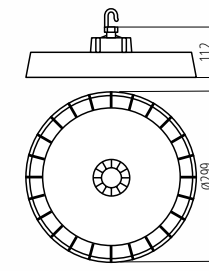

HB PRO STRONG 200W-NW