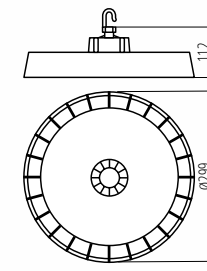

HB PRO STRONG 200W-NW