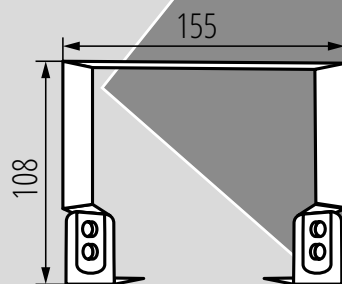

Kanlux HB PRO STRONG

Szeroka gama akcesoriów:
uchwyt ściennie-sufitowy, siatki
ochronne oraz układy optyczne
zmieniające kąt świecenia
oprawy - 60° i 120°.

HBPHS BRACKET

— 38137 —